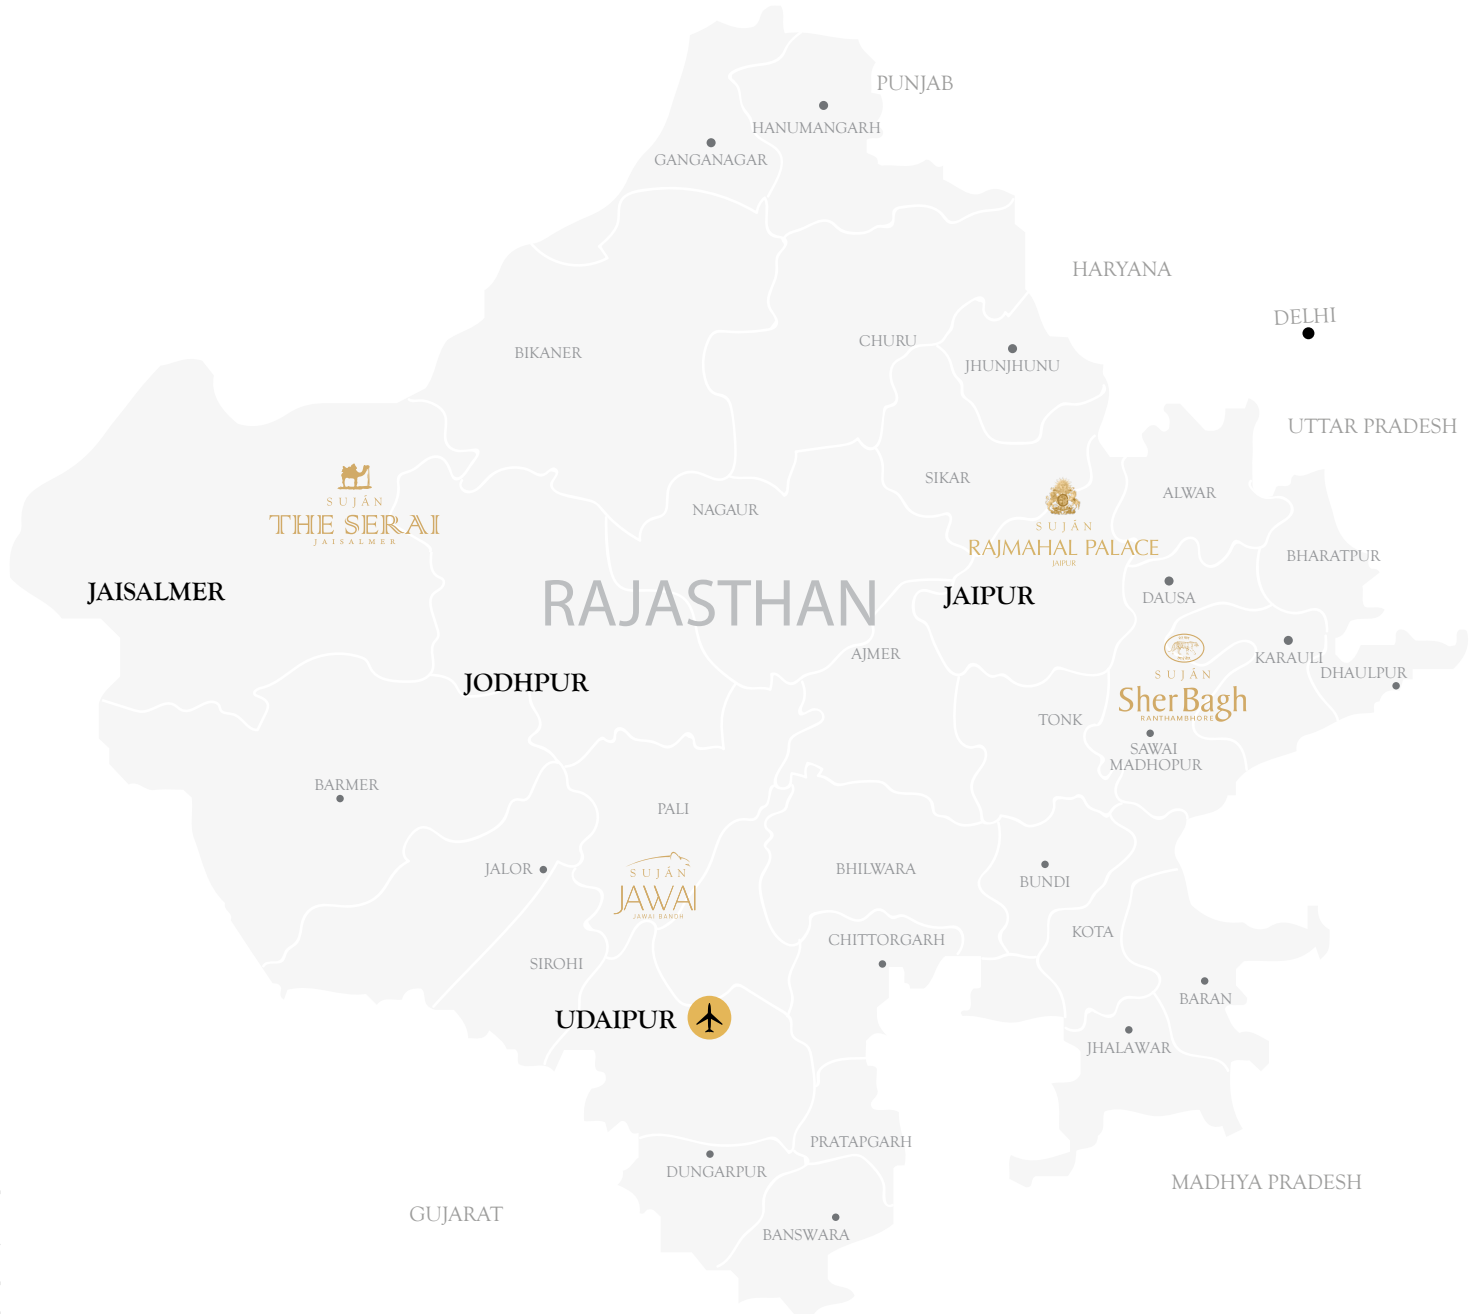

S U J Á N

Map not to scale. This map is purely for representational use.

CONTACT DETAILS

+91 11 4617 2700

reservations@sujanluxury.com | www.sujanluxury.com

S U J Á N

Map not to scale. This map is purely for representational use.