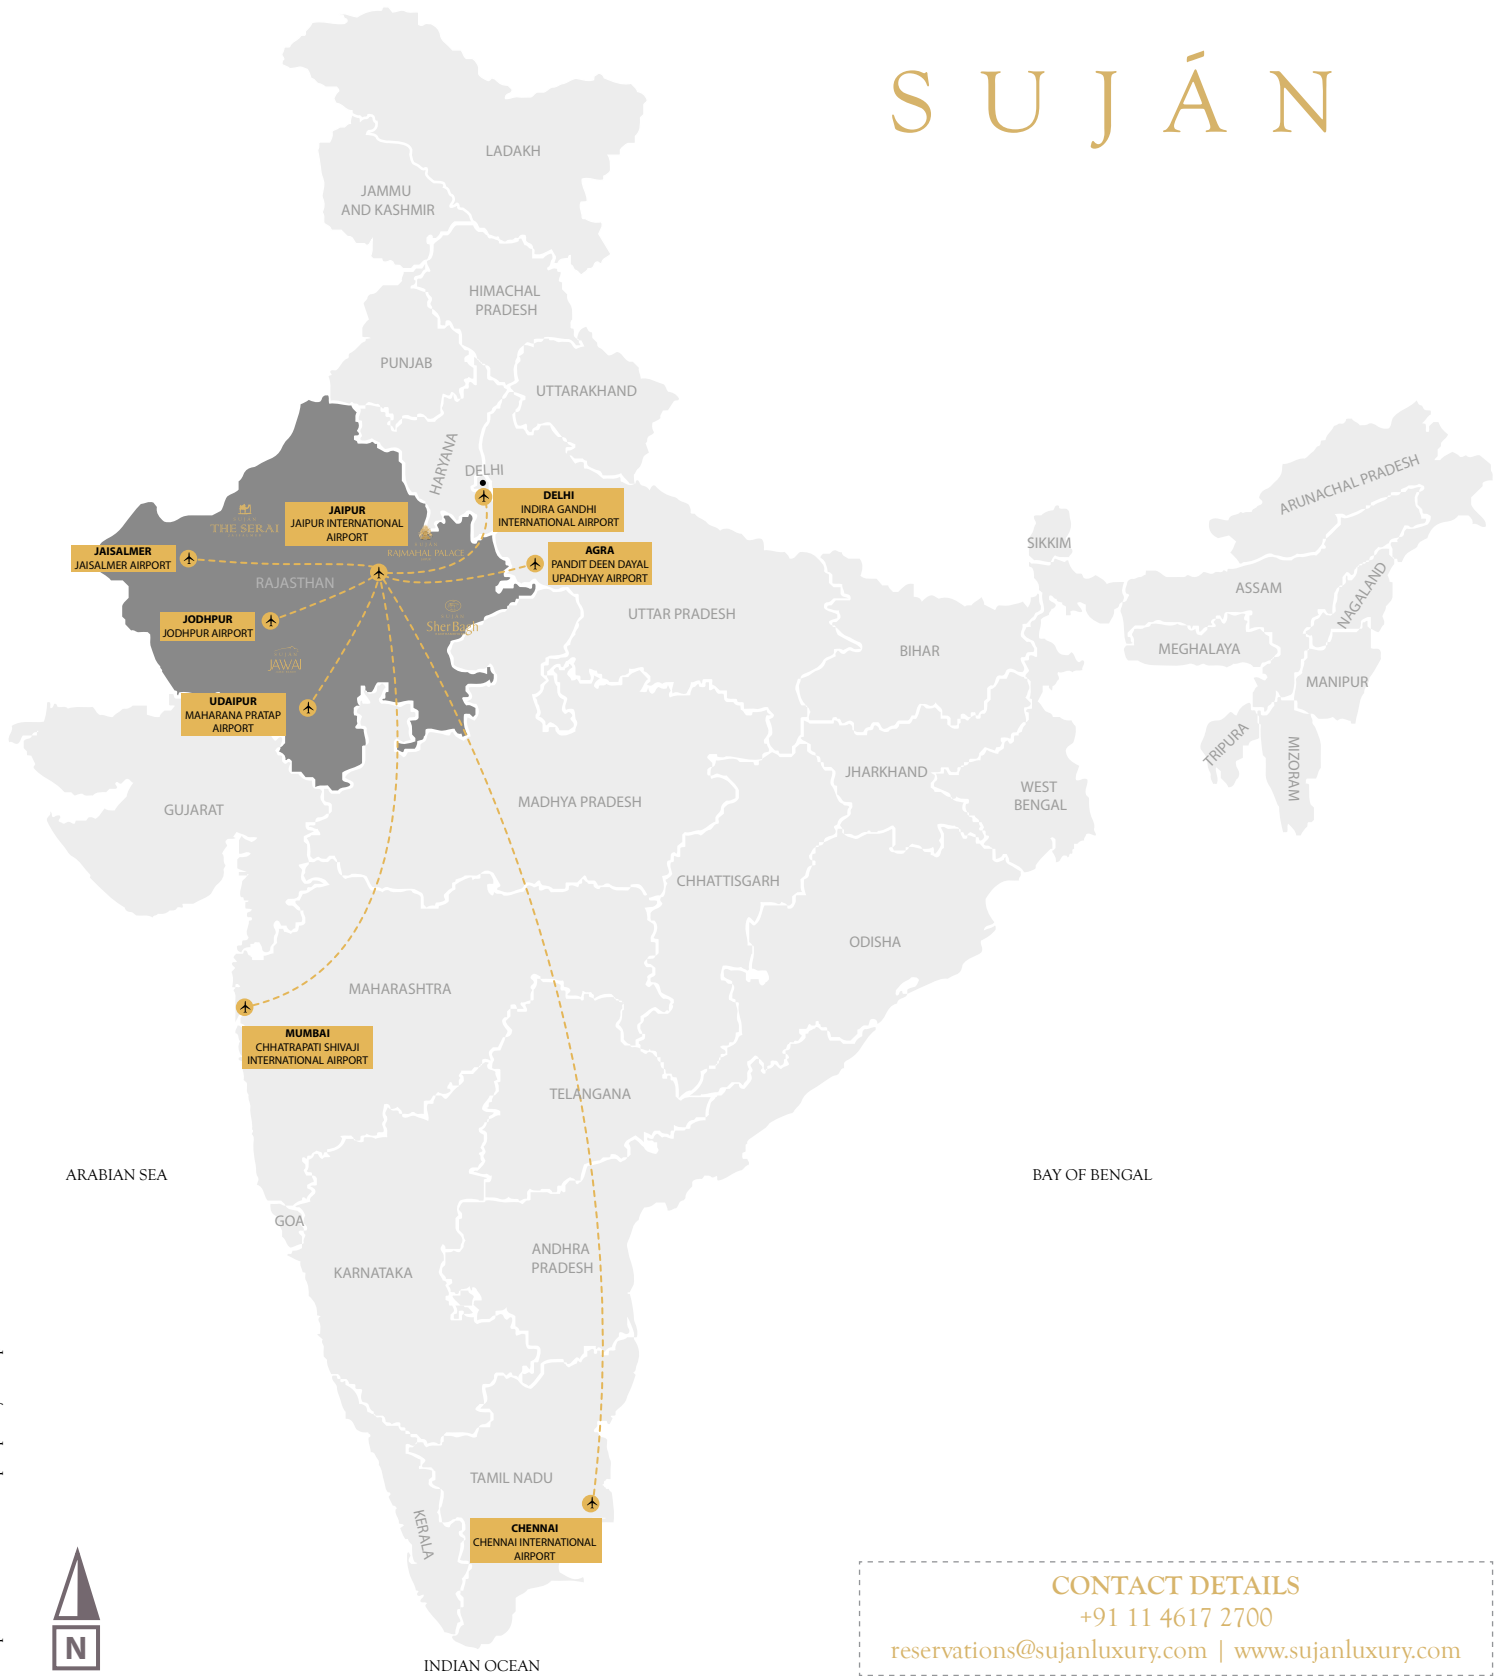

S U J Á N

Map not to scale. This map is purely for representational use.

CONTACT DETAILS

+91 11 4617 2700

reservations@sujanluxury.com | www.sujanluxury.com

S U J Á N

Map not to scale. This map is purely for representational use.