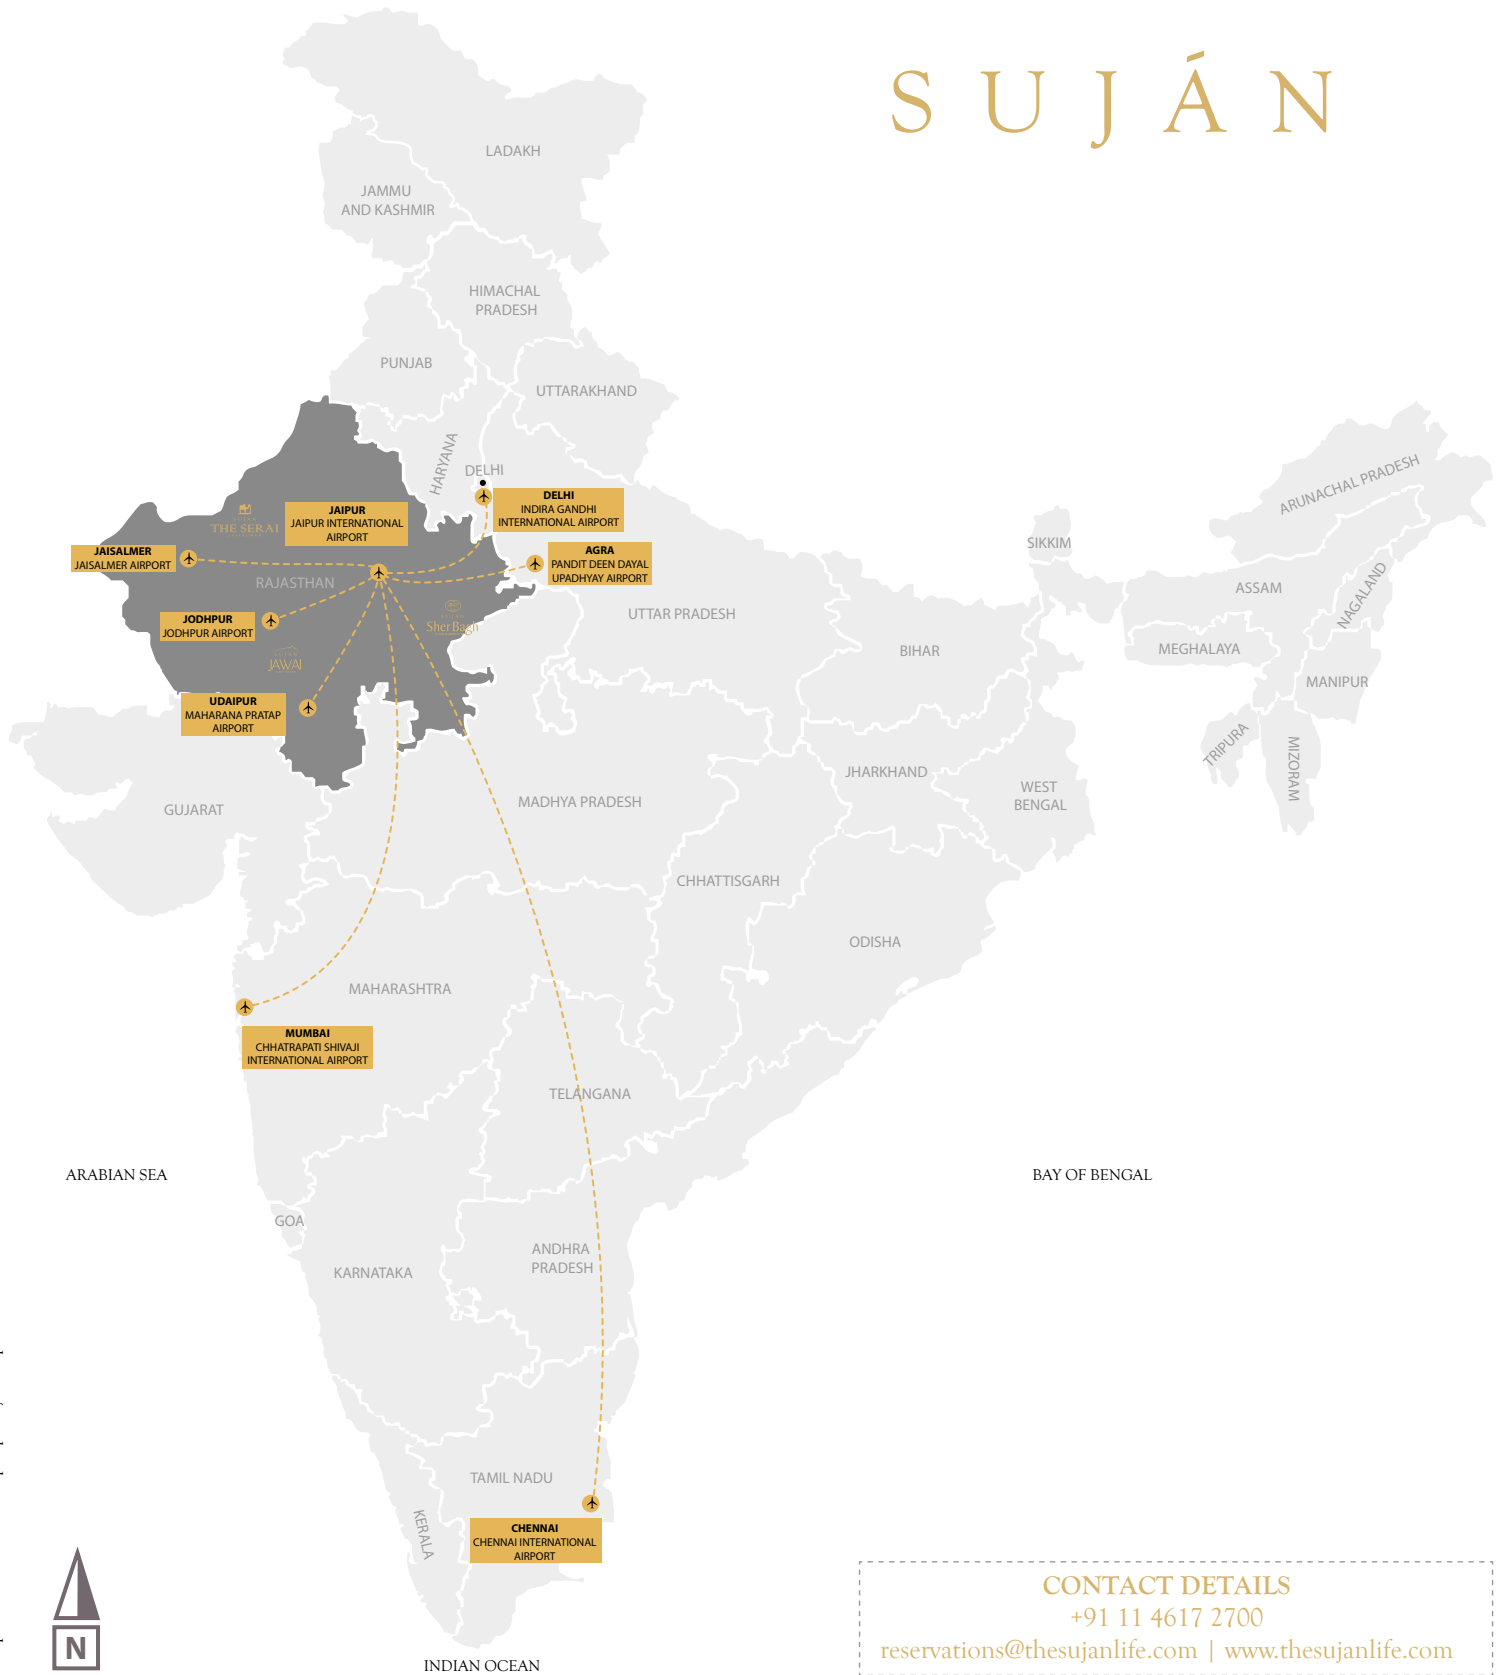

S U J Á N

Map not to scale. This map is purely for representational use.

CONTACT DETAILS

+91 11 4617 2700

reservations@thesujanlife.com | www.thesujanlife.com

S U J Á N

Map not to scale. This map is purely for representational use.